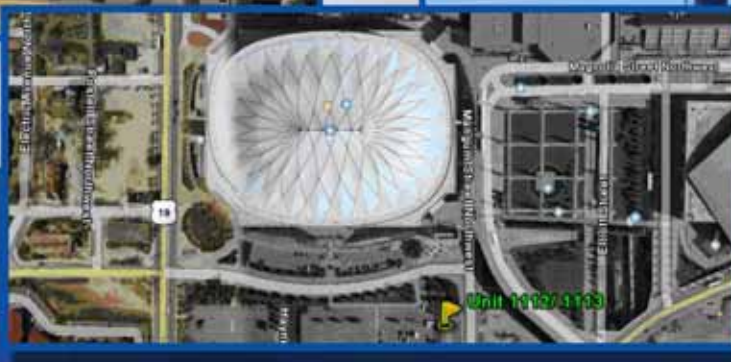

Approach

Beauty

BOARD NUMBER: 1112

LOCATION: GA Dome Parking Lot
City: Atlanta

INSTALLATION: N/A

EXTENSIONS: N/A

CONTRACT: 3 Month Minimum

MONTHLY RATE: \$3k/flip or \$30k for all

DEC (Traffic Count): N/A

ORIENTATION: Left Read
Southbound

ROUTE: Int'l Blvd. @ GA Dome/GWCC

ILLUMINATED/TYPE: LED

SIGN CATEGORY: Bulletin

DIMENSIONS: 14'(h) x 48'(w)

FACE/STRUCTURE: Center Pole