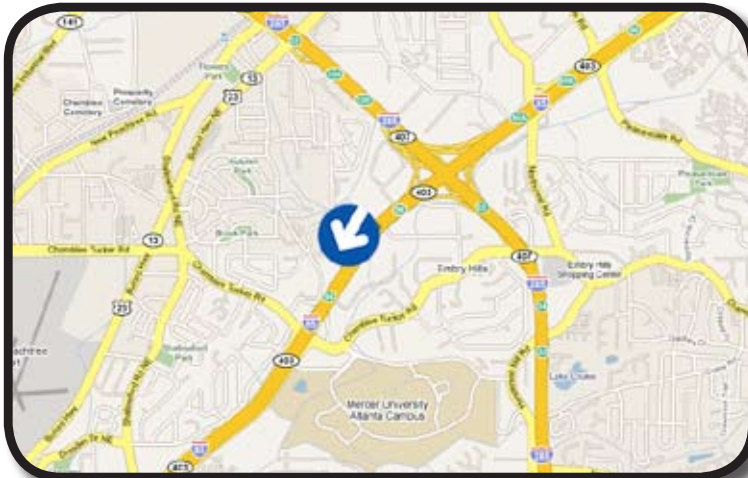

### I-85 SOUTHBOUND INSIDE I-285

WESTSIDE OF I-85, 1/10 MILE SOUTH OF I-285

This dynamic bulletin display provides exceptional advertising coverage heading South on I-85 from Gwinnett County and I-285 towards downtown Atlanta. All tourists, daily commuters and business travelers en route by Interstate towards downtown Atlanta must pass the spectacular display. I-85 is one of the most heavily traveled Interstates in the Southeast, linking this display to motorists traveling between Georgia, Florida, South Carolina, Alabama and Tennessee. This sign reads to motorists traveling South on I-85 towards downtown Atlanta.

LAT: 33°53'11.77"N LONG: 84°16'02.96"W

BULLETIN NUMBER: