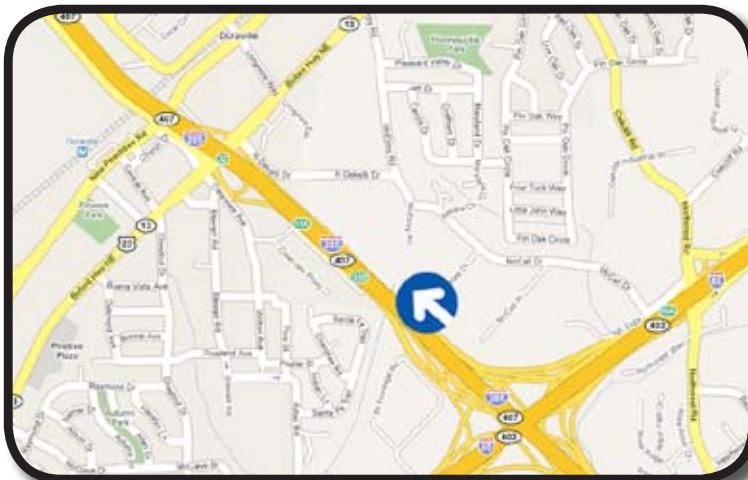

### I-285 WESTBOUND BETWEEN GA 400 & I-85

NORTHSIDE OF I-285, 4/10 MILE WEST OF I-85

This dynamic bulletin display provides exceptional advertising coverage heading West on I-285 towards GA 400 and I-75. This coveted display is located on the prestigious top end of the perimeter highway, I-285, on an outside bend of the expressway and enjoys incredible visibility. Tourists, conventioners, business travelers and commuters pass this spectacular bulletin display on a daily basis. I-285 is the hub for the Southeast and is one of the most heavily traveled Interstates in the Southeast, linking this display to motorists traveling between, Georgia, Florida, South Carolina, Tennessee and Alabama. This sign reads to motorists traveling West on I-285 towards Georgia 400, I-75, I-20 and I-85.

LAT: 33°53'47.67"N LONG: 84°15'51.67"W

BULLETIN NUMBER: