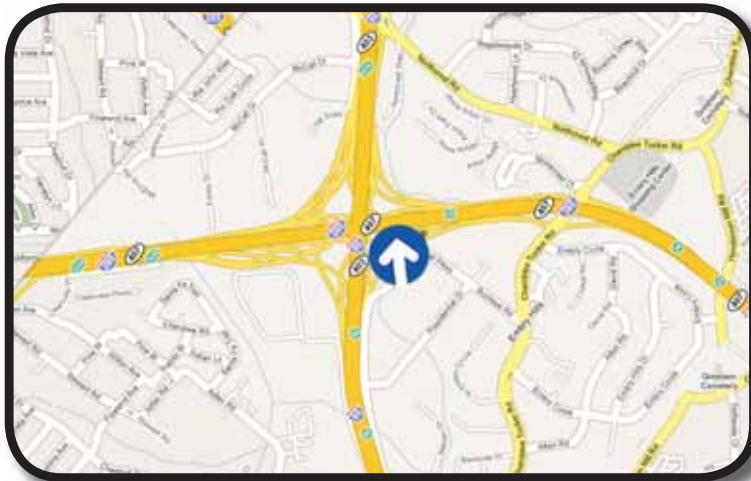

PRESIDENTIAL BUILDING SOUTHEAST CORNER OF I-85, JUST SOUTH OF 285  
 ROOFTOP LOCATION AT ATLANTA'S SPAGHETTI JUNCTION  
 FACING SOUTH FOR NORTHBOUND TRAFFIC

GPS: 33.889068 -84.258189

Outdoor electronic LED display located in Atlanta, Georgia; Display face reads to motorists traveling northbound on I-85 and to entrance ramps to I-285 from Downtown Atlanta and Hartsfield International Airport; This 24'H X 60'W LED digital display offers high resolution, bringing strong visibility and exposure to local and regional traffic; an excellent advertising opportunity for tourist and entertainment venues, such as popular restaurants, hotels and resorts. The high-impact sign is ideal for regional and national branding.