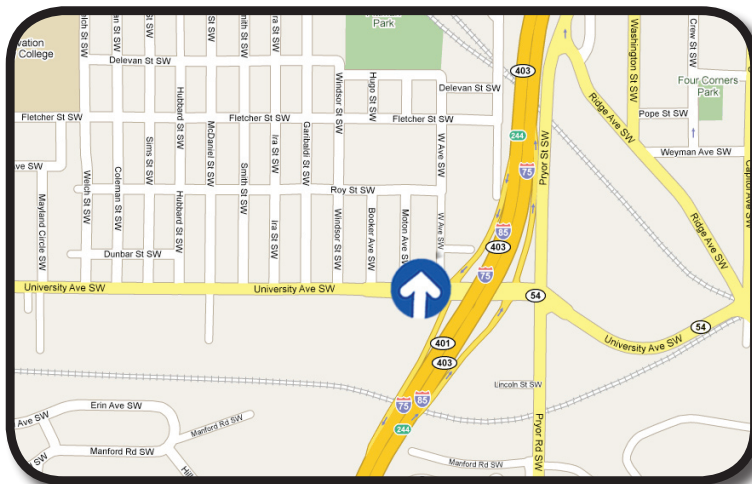

LOCATED ON THE WEST SIDE OF THE 1-85/I-75 CONNECTOR, JUST SOUTH OF I-20 AT UNIVERSITY AVE  
FACING SOUTH FOR NORTHBOUND TRAFFIC HEADING FROM THE AIRPORT  
GOING NORTH TOWARD ATLANTA

GPS: 33.722257 -84.396332

The I-75/85 Downtown Connector has one of the highest traffic counts in the country. This new LED digital display reaches motorists as they drive from Atlanta Hartsfield International Airport heading north toward downtown Atlanta, Turner Field, Centennial Olympic Park, CNN Center, GA Aquarium, Buckhead, and other venues. With a head-on approach, this unit has a one mile read time and provides advertisers with a longer than average interaction time with their target audience.