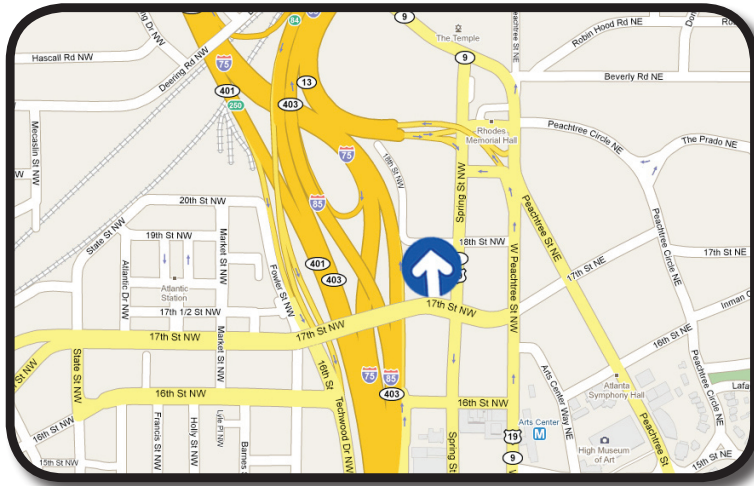

ReevesMedia

ATLANTA, GA

BULLETIN NUMBER: **OCS014**

LOCATED ON THE EAST SIDE OF THE I-85/I-75 CONNECTOR, AT MM 250.5, .2 MILE NORTH OF 14TH STREET - FACING SOUTH FOR NORTHBOUND TRAFFIC (RHR NB)

GPS: 33.7927 -84.39

THE I-75/85 CONNECTOR HAS THE HIGHEST TRAFFIC COUNT OF ANY INTERSTATE IN THE SOUTHEAST. This bulletin reaches commuters and business & leisure travelers as they head north from the downtown Atlanta attractions and the Airport toward GA 400 and the northern suburbs.