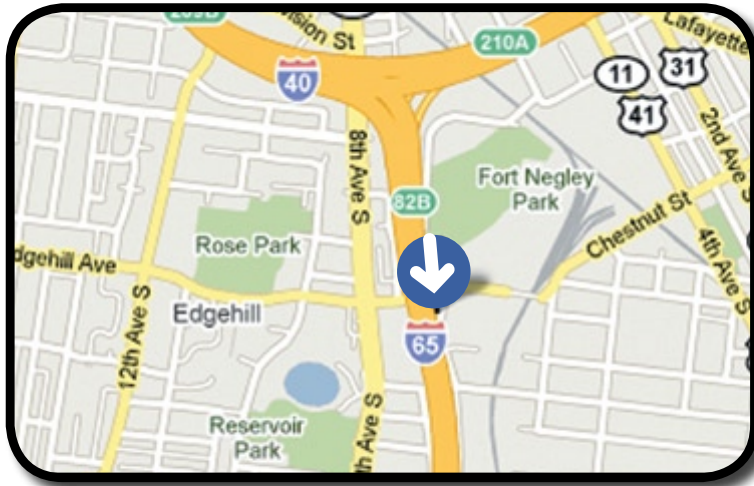

# Digital

LOCATED ON THE EAST SIDE OF I-65, 1/2 MILE SOUTH OF I-40 AT CHESTNUT STREET.  
FACING NORTH FOR SOUTHBOUND TRAFFIC.

GPS: 36.141817 -86.7762154

This new digital display is the first billboard seen on I-65/40 heading southbound. There are many exits just minutes away at the cities of Brentwood and Franklin, TN. These high end areas of Tennessee are the homes of many country music stars and some of the most desirable areas of Nashville.