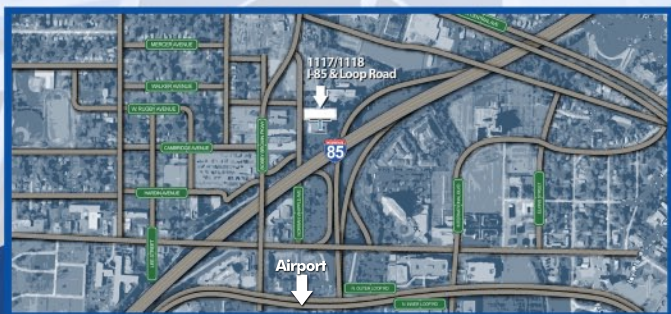

1117 • Beauty Shot

Location Map

1117 • Approach

This exclusive Atlanta bulletin provides excellent coverage to northbound motorists traveling into the heart of Atlanta. This bulletin is on Interstate 85, which is one of the main thoroughfares for motorists traveling to downtown Atlanta as well as those traveling to Tennessee, the Carolinas and the northeastern United States. I-85 carries motorists from Atlanta Hartsfield Jackson Airport, the world's busiest airport, just one exit south of this bulletin. It is viewed by a high volume of arriving airport traffic on four lanes of roadway.

BOARD NUMBER: 1117

LOCATION: I-85 and Loop Road
 City: Atlanta

DEC (Traffic Count): 93,419

ORIENTATION: LHR • NB

ROUTE: I-85 and Loop Rd. .7mi from
 ATL Int'l airport

ILLUMINATED/TYPE: Yes/ Frontlit

SIGN CATEGORY: Bulletin

DIMENSIONS: 19'4"x110'