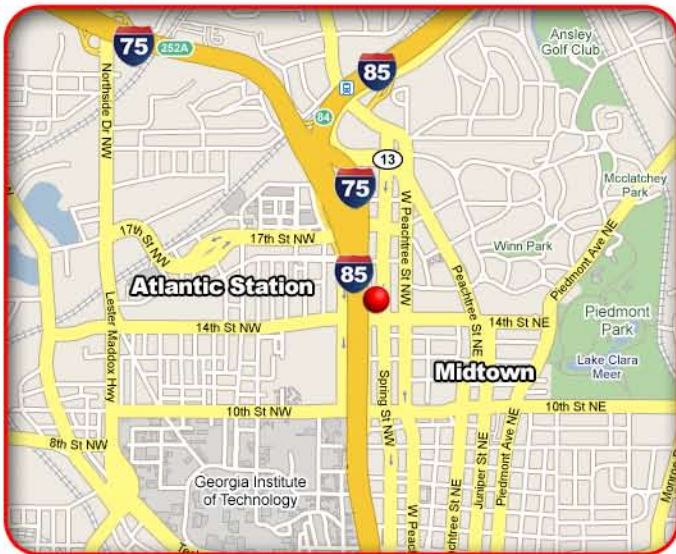

## EAST SIDE OF THE I-75/I-85 CONNECTOR NORTH OF 14TH STREET, FACING SOUTH FOR NORTHBOUND TRAFFIC

**LAT: 33° 47' 15.39" N**  
**LONG: 84° 23' 24.10" W**

For motorists heading north of downtown Atlanta, this billboard offers excellent coverage to motorists over seven lanes of I-75/I-85 at the "Connector". The board shows to all entering into the Midtown and Buckhead Districts of Atlanta for business, shopping, dining and entertainment. The board is viewed by all traveling through Atlanta to their northern destinations.