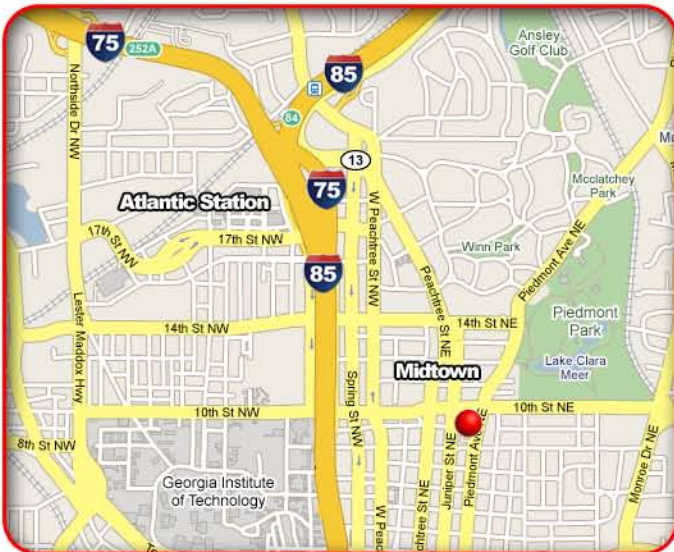

## SOUTH SIDE OF 10TH STREET NORTHEAST AND PIEDMONT AVENUE

**LAT: 33°46'54.01"N**  
**LONG: 84°22'50.21"W**

Midtown, which is located in the center of the city has people traveling to numerous places at all hours. This unique street display located in the heart of Midtown on 10th Street and Piedmont reaches both pedestrian and vehicular traffic venturing to Piedmont Park, Atlanta Botanical Gardens as well as the shops, restaurants and entertainment hotspots.