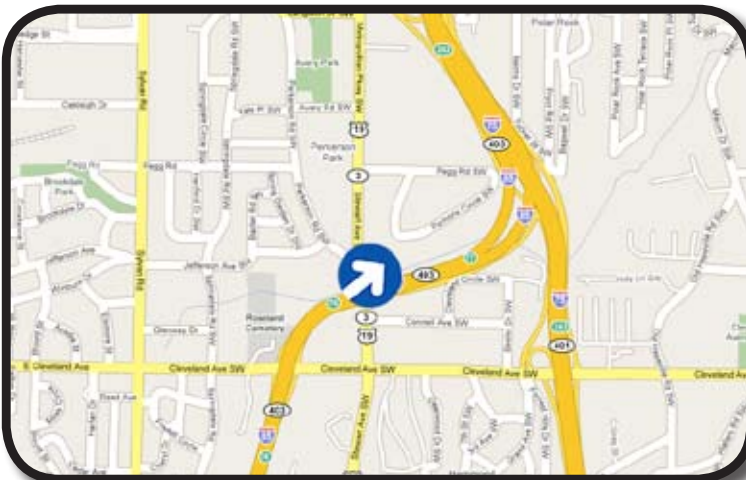

## I-85 NORTHBOUND BETWEEN THE AIRPORT & DOWNTOWN ATLANTA

WESTSIDE OF I-85 500 FEET NORTH OF METROPOLITAN PARKWAY

This dynamic bulletin display provides exceptional advertising coverage between downtown Atlanta and Hartsfield-Jackson Atlanta International Airport. All tourists, conventioners, business travelers and daily commuters en route to downtown Atlanta by Interstate I-85 from Hartsfield-Jackson Atlanta International Airport must pass this spectacular bulletin display. I-85 is one of the most heavily traveled interstates in the Southeast, linking this display to motorists traveling between Alabama and South Carolina. This sign reads to motorists traveling North into downtown Atlanta from Hartsfield-Jackson Atlanta International Airport.

LAT: 33°41'06.49"N LONG: 84°24'25.41"W

BULLETIN NUMBER:

**7080S**

- ➔ DEC:..... 93,633
- ➔ DISPLAY SIZE:..... 14' x 48'
- ➔ ILLUMINATION:..... 24/7
- ➔ RATE PER MO:..... CALL

FOR MORE INFORMATION CONTACT: