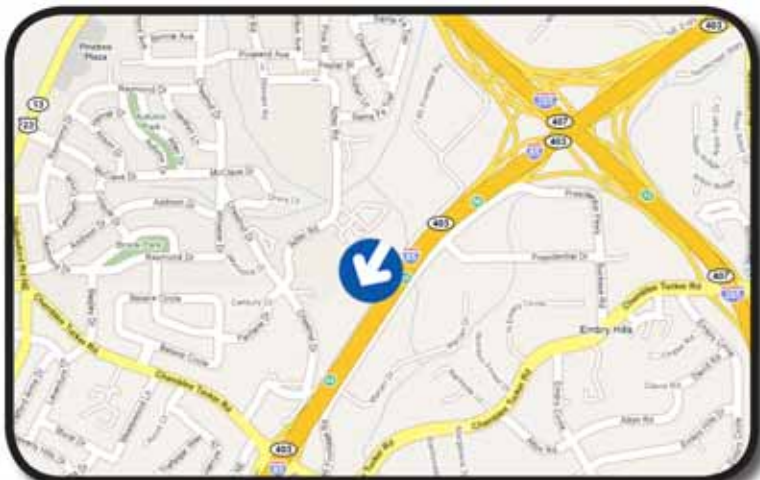

I-85 SOUTHBOUND INSIDE I-285

WESTSIDE OF I-85, 2/10 MILE SOUTH OF I-285

This dynamic bulletin display provides exceptional advertising coverage heading South on I-85 from Gwinnett County and I-285 towards downtown Atlanta. All tourists, daily commuters and business travelers en route by Interstate towards downtown Atlanta must pass the spectacular display. I-85 is one of the most heavily traveled Interstates in the Southeast, linking this display to motorists traveling between Georgia, Florida, South Carolina, Alabama and Tennessee. This sign reads to motorists traveling South on I-85 towards downtown Atlanta.

LAT: 33°53'06.96"N LONG: 84°16'06.70"W

BULLETIN NUMBER:

7086N

- ➔ DEC:..... 150,709
- ➔ DIGITAL DISPLAY SIZE:..... 14' x 48'
- ➔ ILLUMINATION:.....24/7
- ➔ RATE PER MO:..... CALL

FOR MORE INFORMATION CONTACT: