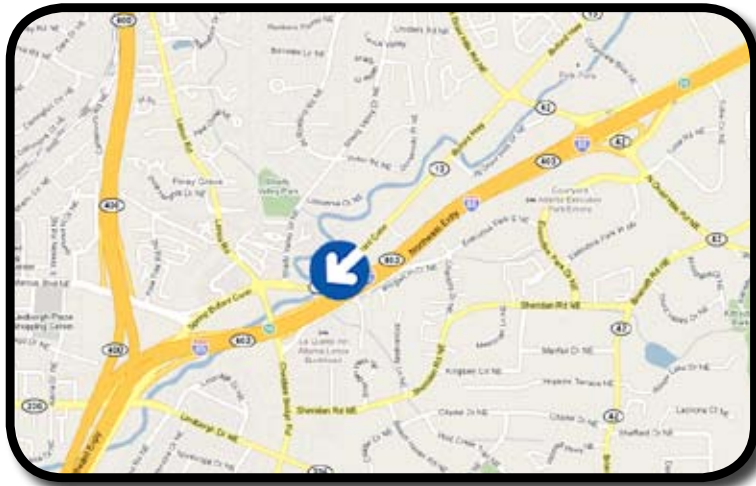

# ReevesMedia

**ATLANTA, GA**

BULLETIN NUMBER: **DTB01**

WESTSIDE OF I-85, AT THE CHESHIRE BRIDGE ROAD / LENOX ROAD EXIT.  
FACING NORTH FOR SOUTHBOUND TRAFFIC.

LAT: 33°49' 32.62"N LONG: 84°20' 54.30"W

This right hand read billboard reaches traffic driving southbound into the downtown Atlanta area from the northern suburbs. Located close to the road, it is just prior to the exit for Lenox Road/Cheshire Bridge Road, the main artery going into Buckhead, and toward Lenox Mall, Phipps Plaza, and all Buckhead area nightclubs, restaurants, and attractions. Recent DOT work has eliminated the overhead traffic signs which has opened up this board and made it completely viewable to all lanes of traffic. Don't miss this opportunity for a right hand read reaching traffic before they reach the busy downtown exits!