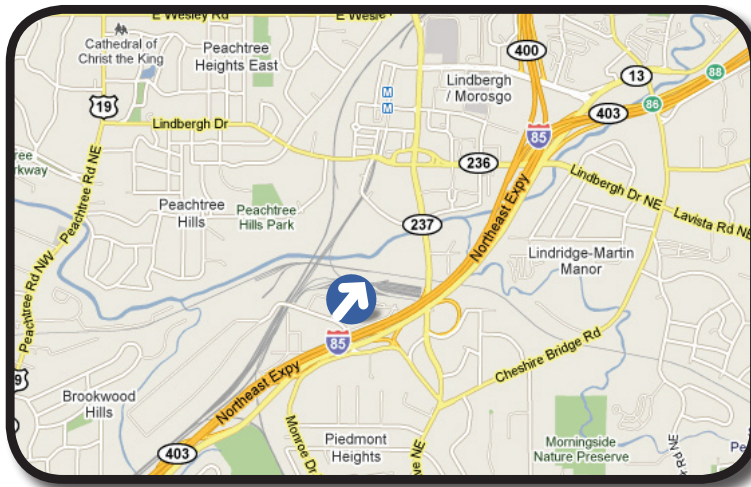

ReevesMedia

ATLANTA, GA

BULLETIN NUMBER: **W438S**

LOCATED ON THE WEST SIDE OF I-85, 3/4 SOUTH OF GA 400 AT 438 PLASTER AVE. FACING SOUTH FOR NORTHBOUND TRAFFIC. LEFTHAND READ FOR NORTHBOUND TRAFFIC.

LAT: 27°58'0.81N LONG: 82°19'32.44W

This strategic oversized location offers excellent exposure for commuters using I-85 and GA 400 from downtown Atlanta and Midtown to Buckhead, Sandy Springs, Dunwoody, Roswell, and Alpharetta.

- ➔ **DEC:** **187,855**
- ➔ **DISPLAY SIZE:** **27' x 75'**
- ➔ **SPECS** Live Area is 27' x 75' plus 6" bleed with 3" pockets = **FINISHED SIZE 28'X76'**
- ➔ **ILLUMINATION:** **DUSK TO DAWN**
- ➔ **RATE PER MO:** **CALL**