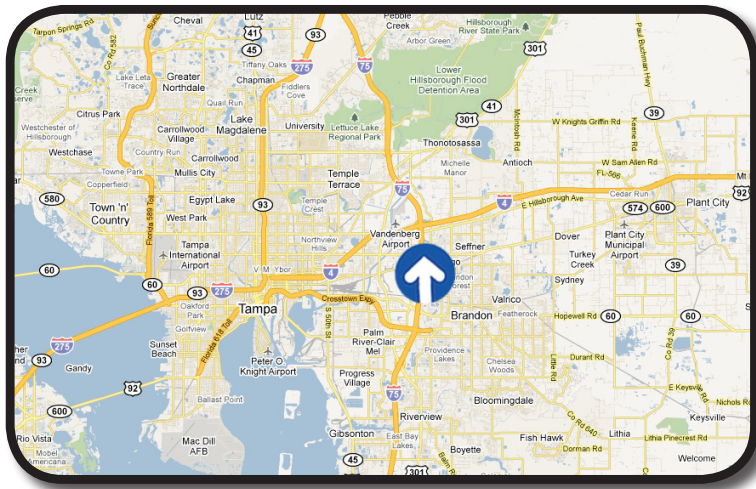

ReevesMedia

TAMPA, FL

BULLETIN NUMBER: **TOA02**

LOCATED ON THE EAST SIDE OF I-75, SOUTH OF I-4 AND 1/2 MILE NORTH OF SR-60 BRANDON. FACING SOUTH FOR NORTHBOUND TRAFFIC. RIGHT HAND READ GOING NORTHBOUND.

NORTH BOUND FACE

LAT: 27°58'0.81N LONG: 82°19'32.44W

The site is located within Tampa FL, the 13th largest media market. The location is on I-75 between I-4 and Brandon's SR 60. It is the highest traffic count on I-75 in Hillsborough County. It is ideally situated between the Brandon Town Center mall to the South, New Tampa and Wiregrass Mall to the North.